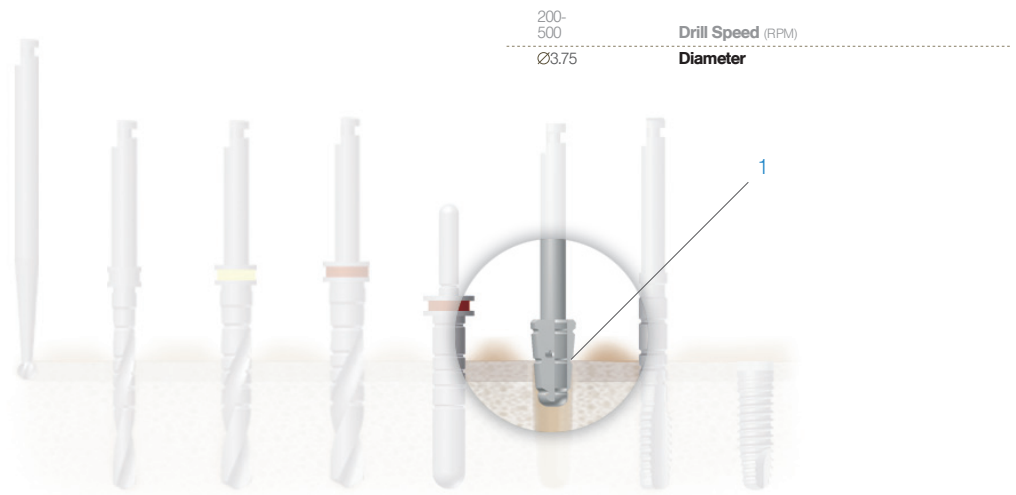

**mis**

# COUNTERSINK

MT-GDN33

**Standard platform**  
Internal irrigation

**mis**

# COUNTERSINK

MT-GDN50

**Wide platform**  
Internal irrigation