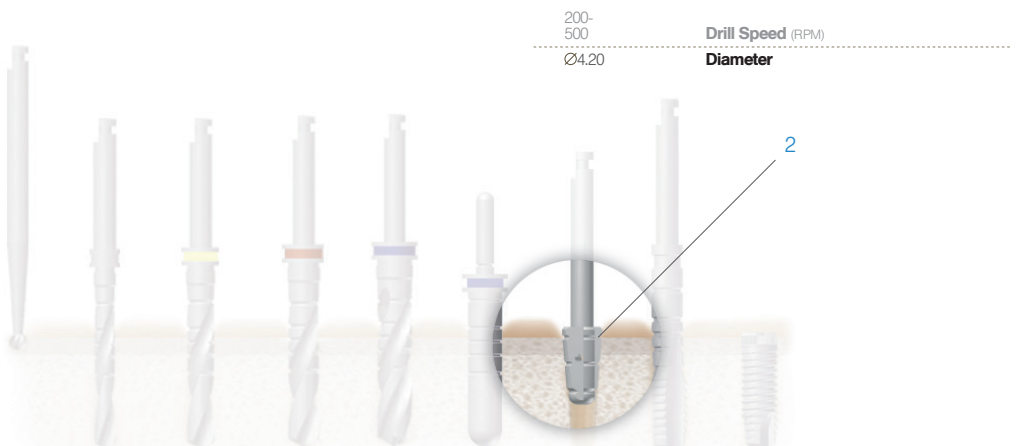

**mis**

# COUNTERSINK

MT-GDN33

**Standard platform**  
Internal irrigation

**mis**